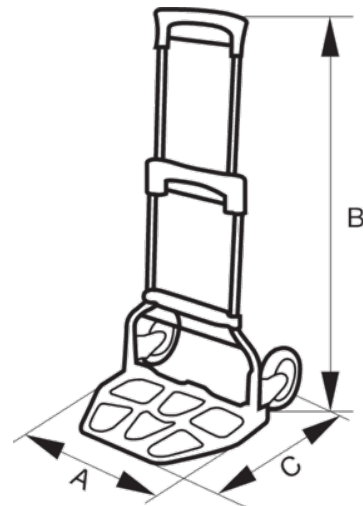

### PRODUCT DETAILS

- Foldable transporter 120 kg
- Steel frame
- Polypropylene handle
- Rubber wheel 35mm
- Elastic bands included to fix the load
- 487 mm x 350 mm footplate

**Follow the Fish!**

## PRODUCT ATTRIBUTES

Product	<b>A</b>	<b>B</b>	<b>C</b>			
<b>1430FT120</b>	487 mm	1077 mm	520 mm	120 kg	175 mm	6.4 kg